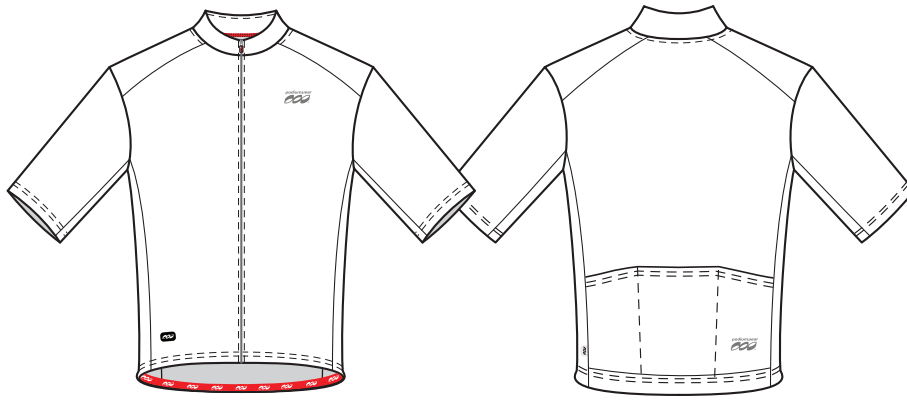

PATTERN TEMPLATE

MEN'S GOLD JERSEY - B431

ZIPPER COLOR OPTIONS:

THINGS TO KEEP IN MIND:

- All fonts must be flattened or sent with your design.
- Please avoid designing across seams as art elements will not match up.
- Our Podiumwear logos must remain on all garments.
- All logos and design elements must be vectors. If any element is not a vector it will have to be evaluated by one of our designers and could delay your order.
- Adding sponsor logos AFTER submitting your artwork will delay your order.
- We print using RGB values; if you have a pantone we will do our best to match it, but this could delay your order.