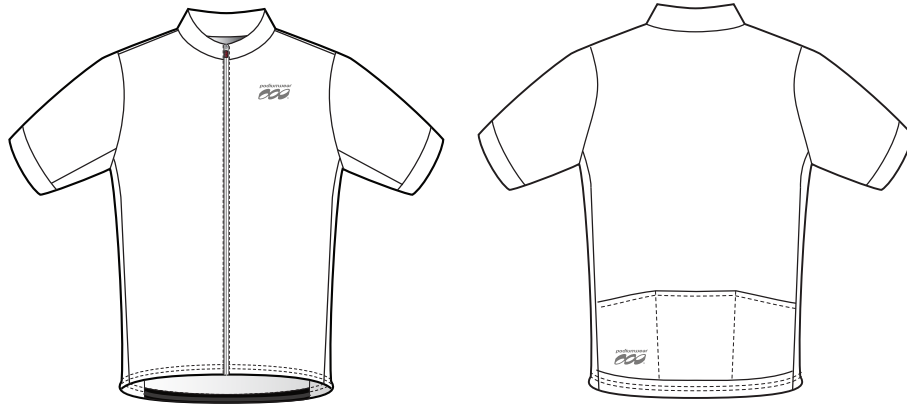

PATTERN TEMPLATE

MEN'S SILVER JERSEY - B201F

ZIPPER COLOR OPTIONS:

THINGS TO KEEP IN MIND:

- All fonts must be flattened or sent with your design.
- Please avoid designing across seams as art elements will not match up.
- Our Podiumwear logos must remain on all garments.
- All logos and design elements must be vectors. If any element is not a vector it will have to be evaluated by one of our designers and could delay your order.
- Adding sponsor logos AFTER submitting your artwork will delay your order.
- We print using RGB values; if you have a pantone we will do our best to match it, but this could delay your order.