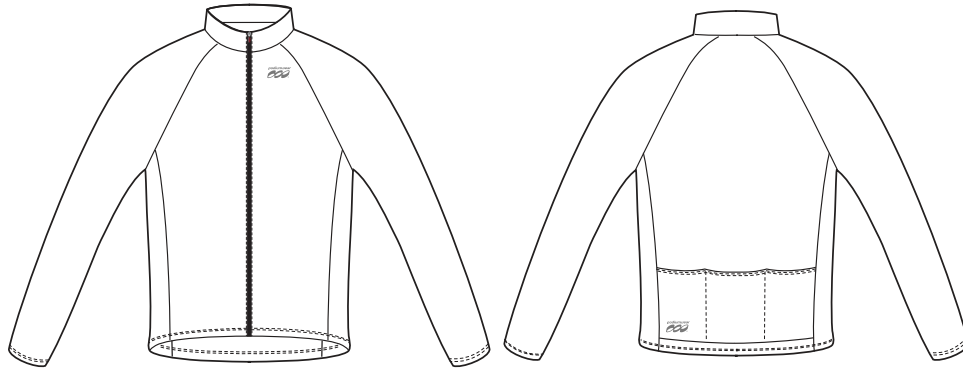

# PATTERN TEMPLATE

## MEN'S SILVER LONG SLEEVE JERSEY - B108