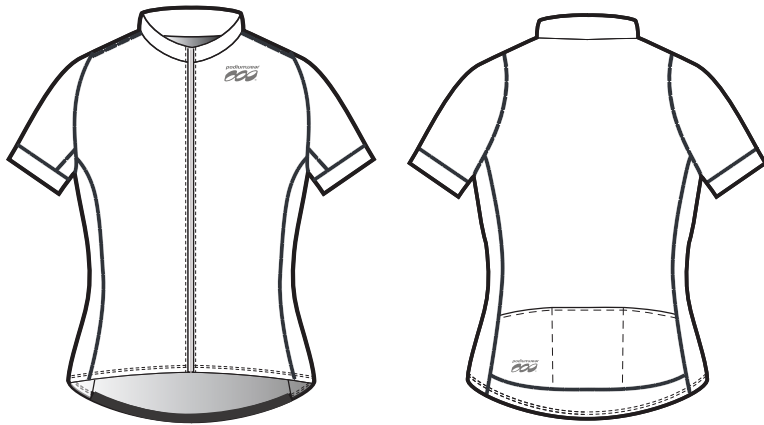

PATTERN TEMPLATE

WOMEN'S SILVER JERSEY - B204F

ZIPPER COLOR OPTIONS:

THINGS TO KEEP IN MIND:

- All fonts must be flattened or sent with your design.
- Please avoid designing across seams as art elements will not match up.
- Our Podiumwear logos must remain on all garments.
- All logos and design elements must be vectors. If any element is not a vector it will have to be evaluated by one of our designers and could delay your order.
- Adding sponsor logos AFTER submitting your artwork will delay your order.
- We print using RGB values; if you have a pantone we will do our best to match it, but this could delay your order.