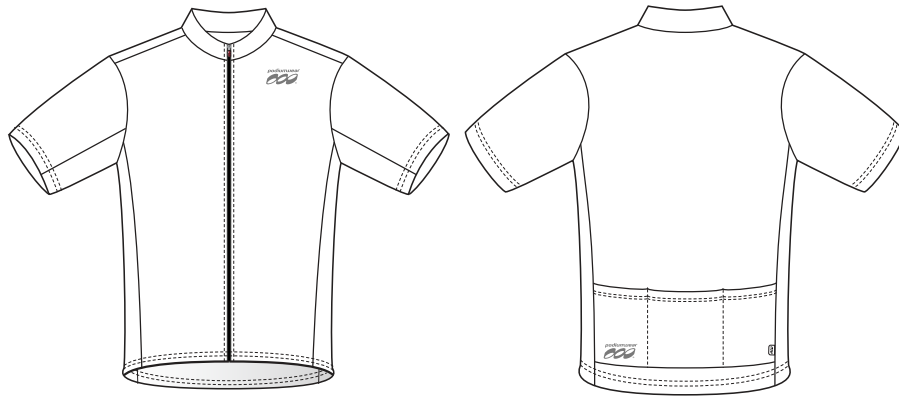

PATTERN TEMPLATE

MEN'S BRONZE JERSEY - B424F

ZIPPER COLOR OPTIONS:

THINGS TO KEEP IN MIND:

- All fonts must be flattened or sent with your design.
- Please avoid designing across seams as art elements will not match up.
- Our Podiumwear logos must remain on all garments.
- All logos and design elements must be vectors. If any element is not a vector it will have to be evaluated by one of our designers and could delay your order.
- Adding sponsor logos AFTER submitting your artwork will delay your order.
- We print using RGB values; if you have a pantone we will do our best to match it, but this could delay your order.