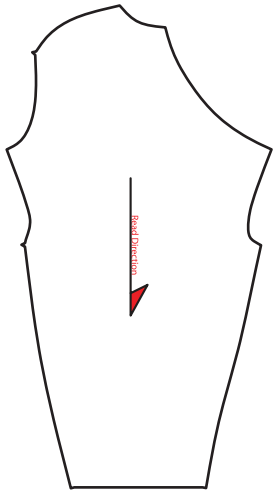

THINGS TO KEEP IN MIND:

- All fonts must be flattened or sent with your design.
- Please avoid designing across seams as art elements will not match up.
- Our Podiumwear logos must remain on all garments.
- All logos and design elements must be vectors. If any element is not a vector it will have to be evaluated by one of our designers and could delay your order.
- Adding sponsor logos AFTER submitting your artwork will delay your order.
- We print using RGB values; if you have a pantone we will do our best to match it, but this could delay your order.

COLLAR

RIGHT

FRONT

LEFT

BACK