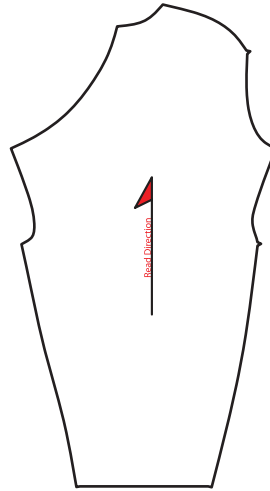

THINGS TO KEEP IN MIND:

- All fonts must be flattened or sent with your design.
- Please avoid designing across seams as art elements will not match up.
- Our Podiumwear logos must remain on all garments.
- All logos and design elements must be vectors. If any element is not a vector it will have to be evaluated by one of our designers and could delay your order.
- Adding sponsor logos AFTER submitting your artwork will delay your order.
- We print using RGB values; if you have a pantone we will do our best to match it, but this could delay your order.

COLLAR

RIGHT

FRONT

LEFT

BACK