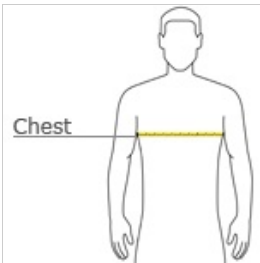

BELLA+CANVAS.

BELLA+CANVAS® Unisex Jersey Short Sleeve Tee. BC3001

- Retail fit
- Tear-away label
- Side seamed
- Shoulder taping
- Solid Colors: 4.2-ounce, 100% Airlume combed and ring spun cotton, 32 singles
- Ash: 99/1 Airlume combed and ring spun cotton/poly
- Athletic Heather/Black Heather: 90/10 Airlume combed and ring spun cotton/poly
- Heather CVC/Blend Colors: 52/48 Airlume combed and ring spun cotton/poly
- Prism: 99/1 Airlume combed and ring spun cotton/poly

CARE INSTRUCTIONS

Machine wash warm, inside out, with like colors. Only non-chlorine bleach. Tumble dry low. Medium iron. Do not iron decoration. Do not dry clean.

front

back

HOW TO MEASURE

CHEST WIDTH

Measure under the arm and around the fullest part of the chest with arms down, keeping tape horizontal.

SIZE CHART

	XS	S	M	L	XL	2XL	3XL	4XL
Chest	31-34	34-37	38-41	42-45	46-49	50-53	54-57	58-61