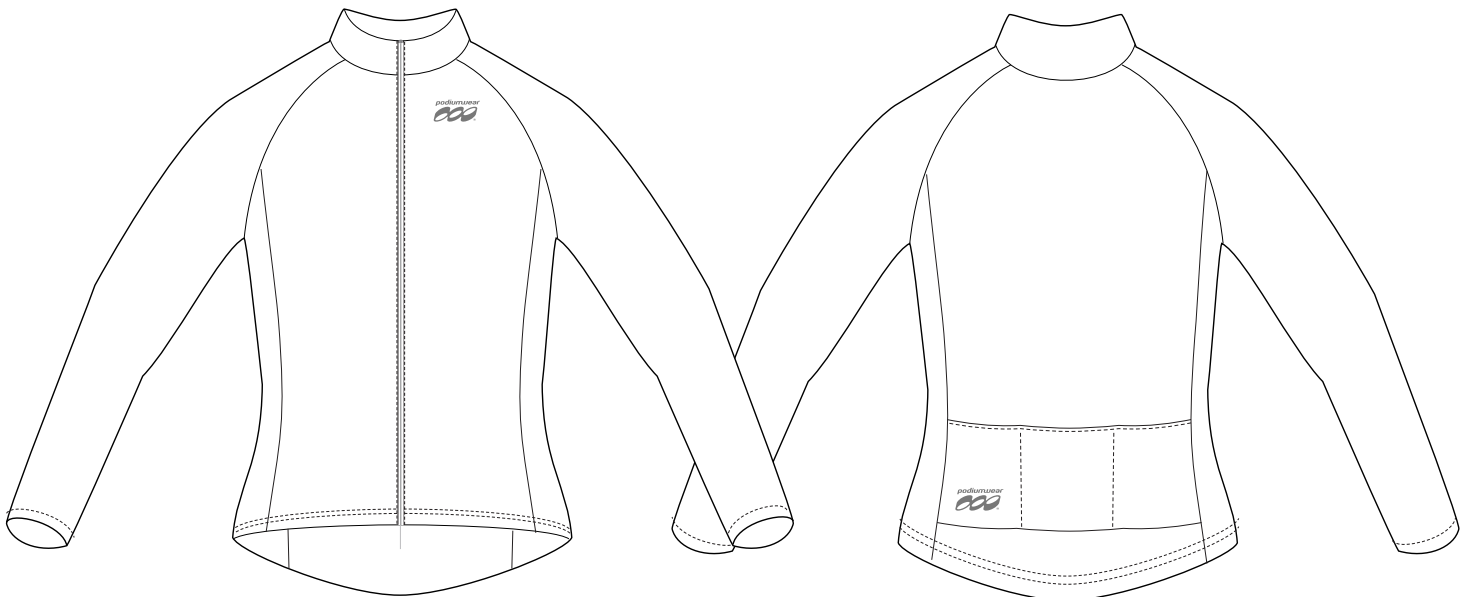

B209 : WOMEN'S SILVER LONG SLEEVE JERSEY

CUSTOMER :

DATE :

ZIPPER COLOR OPTIONS :

BLACK

WHITE

LEFT SIDE PANEL

RIGHT SIDE PANEL