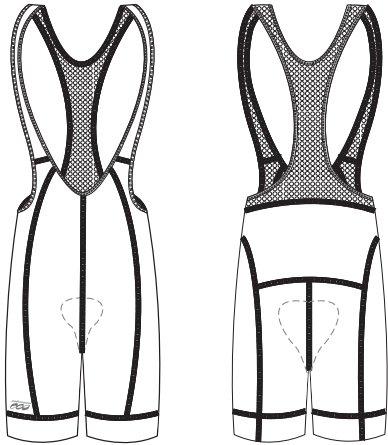

# PATTERN TEMPLATE

## WOMEN'S SILVER FULL CUSTOM BIB SHORTS - B465