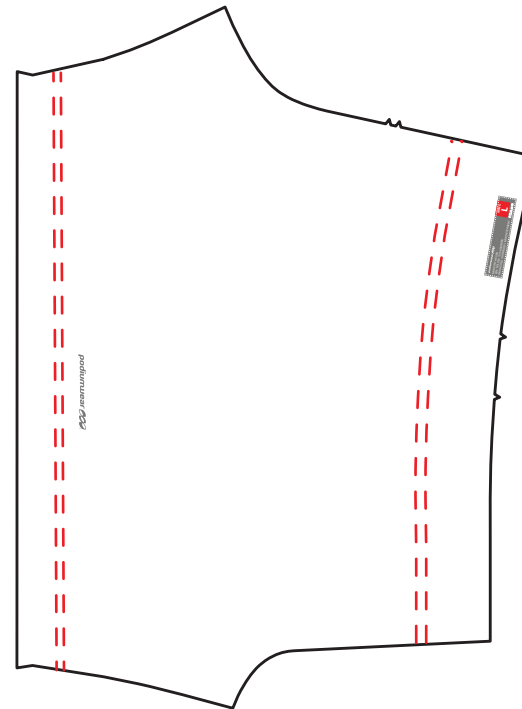

THINGS TO KEEP IN MIND:

- All fonts must be flattened or sent with your design.
- Please avoid designing across seams as art elements will not match up.
- Our Podiumwear logos must remain on all garments.
- All logos and design elements must be vectors. If any element is not a vector it will have to be evaluated by one of our designers and could delay your order.
- Adding sponsor logos AFTER submitting your artwork will delay your order.
- We print using RGB values; if you have a pantone we will do our best to match it, but this could delay your order.

LEFT LEG

RIGHT LEG