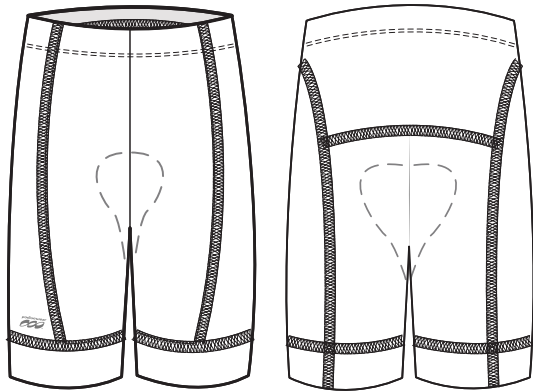

PATTERN TEMPLATE

WOMEN'S SILVER FULL CUSTOM BIKE SHORT - B464

THREAD COLOR OPTIONS:

THINGS TO KEEP IN MIND:

- All fonts must be flattened or sent with your design.
- Please avoid designing across seams as art elements will not match up.
- Our Podiumwear logos must remain on all garments.
- All logos and design elements must be vectors. If any element is not a vector it will have to be evaluated by one of our designers and could delay your order.
- Adding sponsor logos AFTER submitting your artwork will delay your order.
- We print using RGB values; if you have a pantone we will do our best to match it, but this could delay your order.