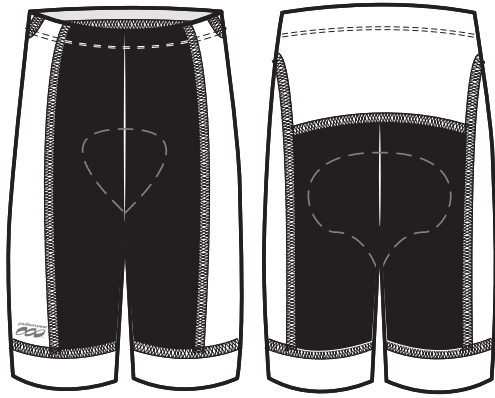

PATTERN TEMPLATE

MEN'S SILVER BIKE SHORT - B482

THREAD COLOR OPTIONS:

THINGS TO KEEP IN MIND:

- All fonts must be flattened or sent with your design.
- Please avoid designing across seams as art elements will not match up.
- Our Podiumwear logos must remain on all garments.
- All logos and design elements must be vectors. If any element is not a vector it will have to be evaluated by one of our designers and could delay your order.
- Adding sponsor logos AFTER submitting your artwork will delay your order.
- We print using RGB values; if you have a pantone we will do our best to match it, but this could delay your order.