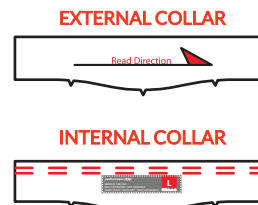

### THINGS TO KEEP IN MIND:

- All fonts must be flattened or sent with your design.
- Please avoid designing across seams as art elements will not match up.
- Our Podiumwear logos must remain on all garments.
- All logos and design elements must be vectors. If any element is not a vector it will have to be evaluated by one of our designers and could delay your order.
- Adding sponsor logos AFTER submitting your artwork will delay your order.
- We print using RGB values; if you have a pantone we will do our best to match it, but this could delay your order.

RIGHT

FRONT

LEFT

BACK