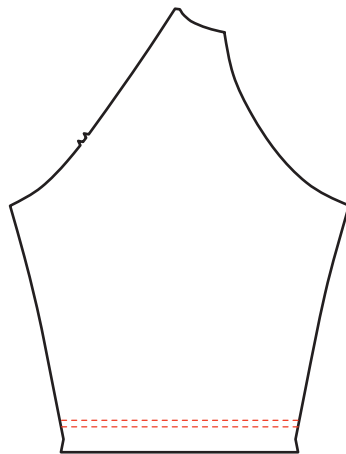

PATTERN TEMPLATE

MEN'S SILVER 3/4 SLEEVE MTB JERSEY - B205

THINGS TO KEEP IN MIND:

- All fonts must be flattened or sent with your design.
- Please avoid designing across seams as art elements will not match up.
- Our Podiumwear logos must remain on all garments.
- All logos and design elements must be vectors. If any element is not a vector it will have to be evaluated by one of our designers and could delay your order.
- Adding sponsor logos AFTER submitting your artwork will delay your order.
- We print using RGB values; if you have a pantone we will do our best to match it, but this could delay your order.

RIGHT SLEEVE

FRONT

LEFT SLEEVE

BACK