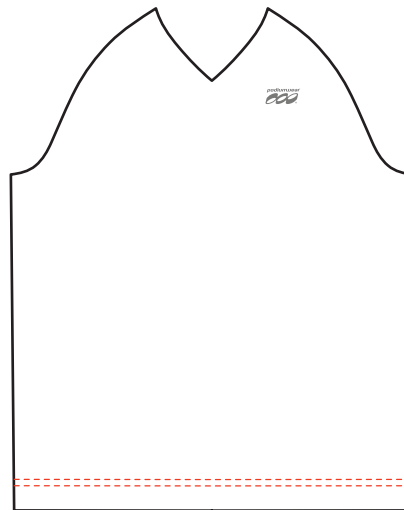

PATTERN TEMPLATE

MEN'S SILVER 3/4 SLEEVE MTB JERSEY - B205

THINGS TO KEEP IN MIND:

- All fonts must be flattened or sent with your design.
- Please avoid designing across seams as art elements will not match up.
- Our Podiumwear logos must remain on all garments.
- All logos and design elements must be vectors. If any element is not a vector it will have to be evaluated by one of our designers and could delay your order.
- Adding sponsor logos AFTER submitting your artwork will delay your order.
- We print using RGB values; if you have a pantone we will do our best to match it, but this could delay your order.

RIGHT SLEEVE

FRONT

LEFT SLEEVE

BACK