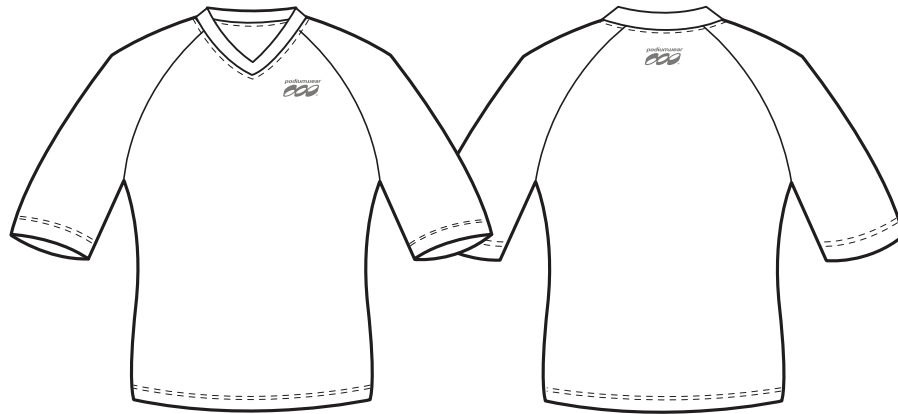

PATTERN TEMPLATE

MEN'S SILVER 3/4 SLEEVE MTB JERSEY - B205

THINGS TO KEEP IN MIND:

- All fonts must be flattened or sent with your design.
- Please avoid designing across seams as art elements will not match up.
- Our Podiumwear logos must remain on all garments.
- All logos and design elements must be vectors. If any element is not a vector it will have to be evaluated by one of our designers and could delay your order.
- Adding sponsor logos AFTER submitting your artwork will delay your order.
- We print using RGB values; if you have a pantone we will do our best to match it, but this could delay your order.

RIGHT SLEEVE

FRONT

LEFT SLEEVE

BACK