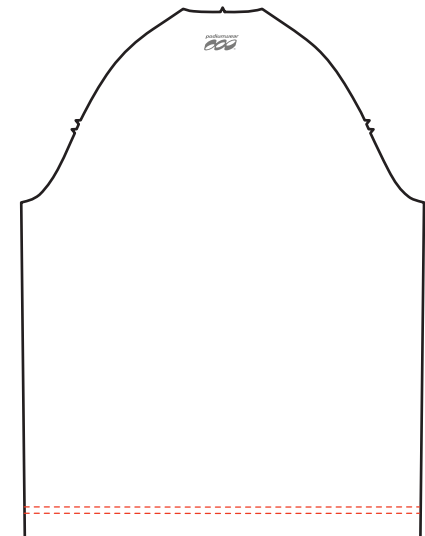

PATTERN TEMPLATE

MEN'S SILVER 3/4 SLEEVE MTB JERSEY - B205

THINGS TO KEEP IN MIND:

- All fonts must be flattened or sent with your design.
- Please avoid designing across seams as art elements will not match up.
- Our Podiumwear logos must remain on all garments.
- All logos and design elements must be vectors. If any element is not a vector it will have to be evaluated by one of our designers and could delay your order.
- Adding sponsor logos AFTER submitting your artwork will delay your order.
- We print using RGB values; if you have a pantone we will do our best to match it, but this could delay your order.

RIGHT SLEEVE

FRONT

LEFT SLEEVE

BACK