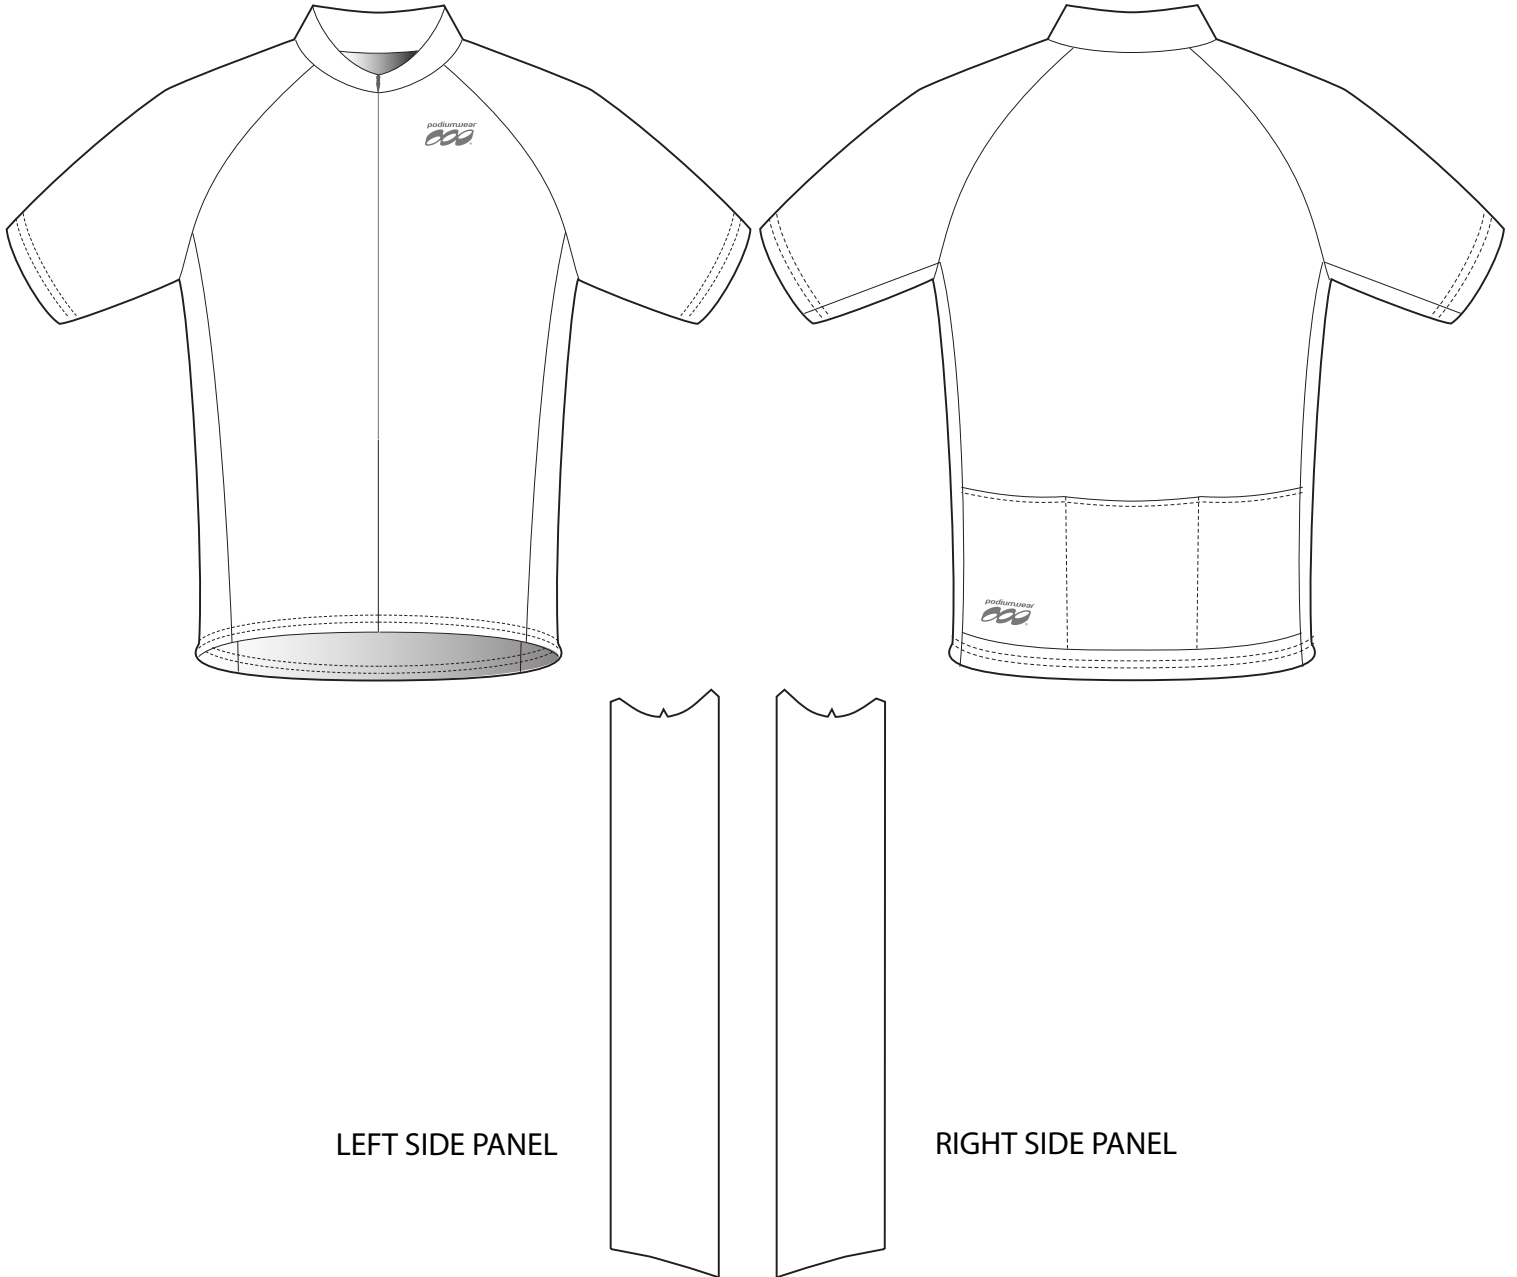

B260H : CHILD BIKE JERSEY

CUSTOMER :

DATE :

LEFT SIDE PANEL

RIGHT SIDE PANEL