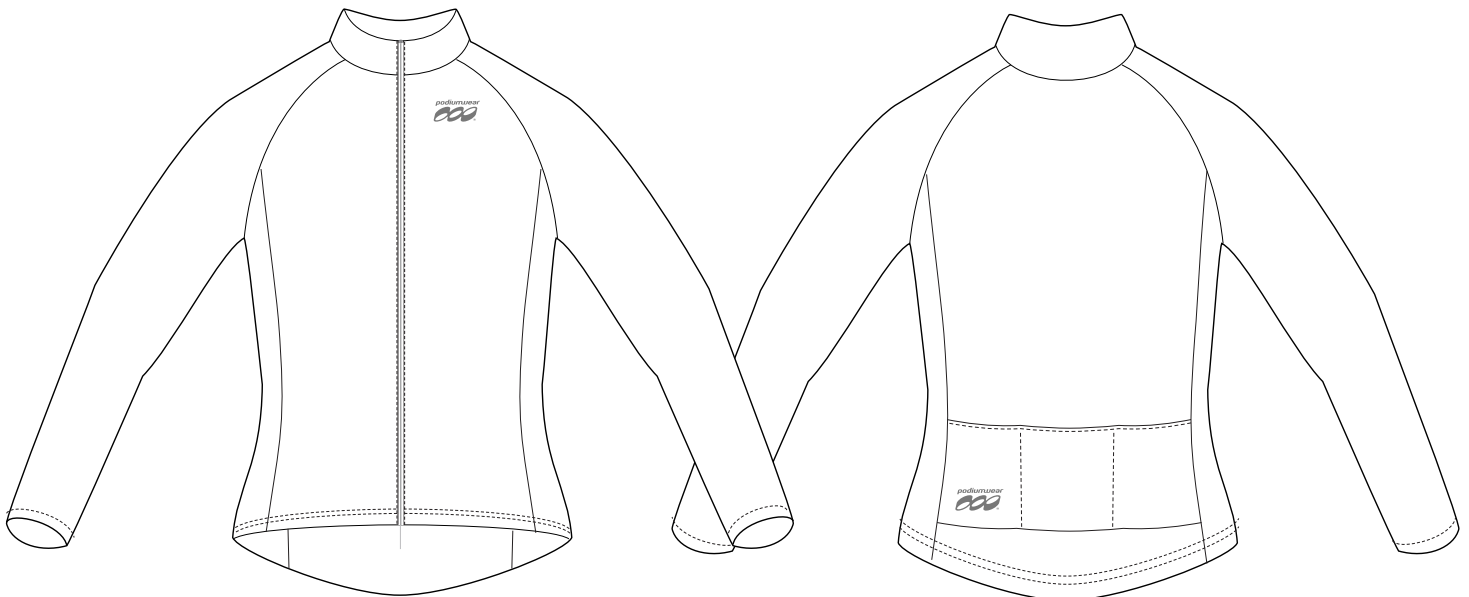

**B209 : WOMEN'S SILVER LONG SLEEVE JERSEY**

**CUSTOMER :**

**DATE :**

**ZIPPER COLOR OPTIONS :**

BLACK

WHITE

LEFT SIDE PANEL

RIGHT SIDE PANEL