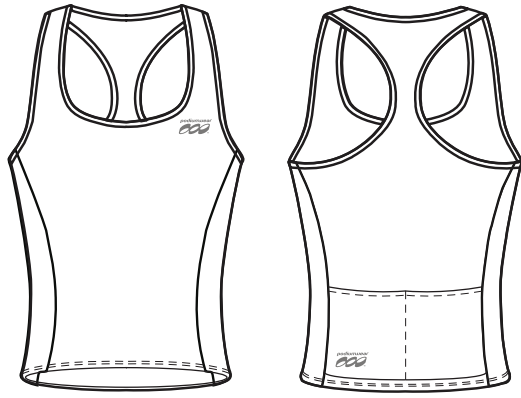

PATTERN TEMPLATE

WOMEN'S SILVER BIKE TANK WITHOUT BRA - B142

THINGS TO KEEP IN MIND:

- All fonts must be flattened or sent with your design.
- Please avoid designing across seams as art elements will not match up.
- Our Podiumwear logos must remain on all garments.
- All logos and design elements must be vectors. If any element is not a vector it will have to be evaluated by one of our designers and could delay your order.
- Adding sponsor logos AFTER submitting your artwork will delay your order.
- We print using RGB values; if you have a pantone we will do our best to match it, but this could delay your order.