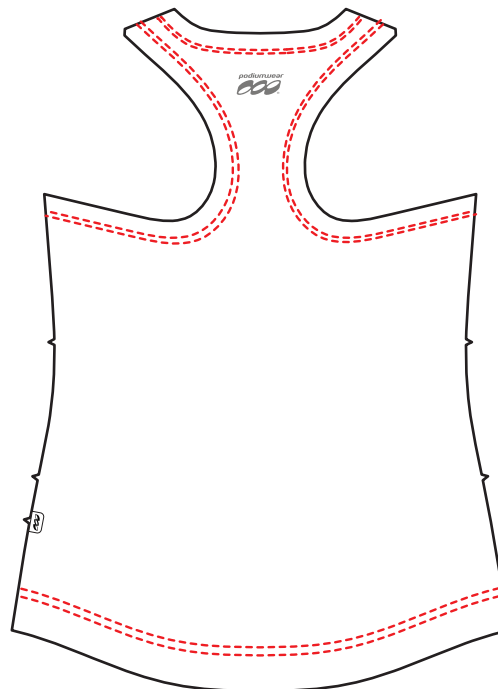

THINGS TO KEEP IN MIND:

- All fonts must be flattened or sent with your design.
- Please avoid designing across seams as art elements will not match up.
- Our Podiumwear logos must remain on all garments.
- All logos and design elements must be vectors. If any element is not a vector it will have to be evaluated by one of our designers and could delay your order.
- Adding sponsor logos AFTER submitting your artwork will delay your order.
- We print using RGB values; if you have a pantone we will do our best to match it, but this could delay your order.

FRONT

BACK

INTERNAL SIZE LABEL